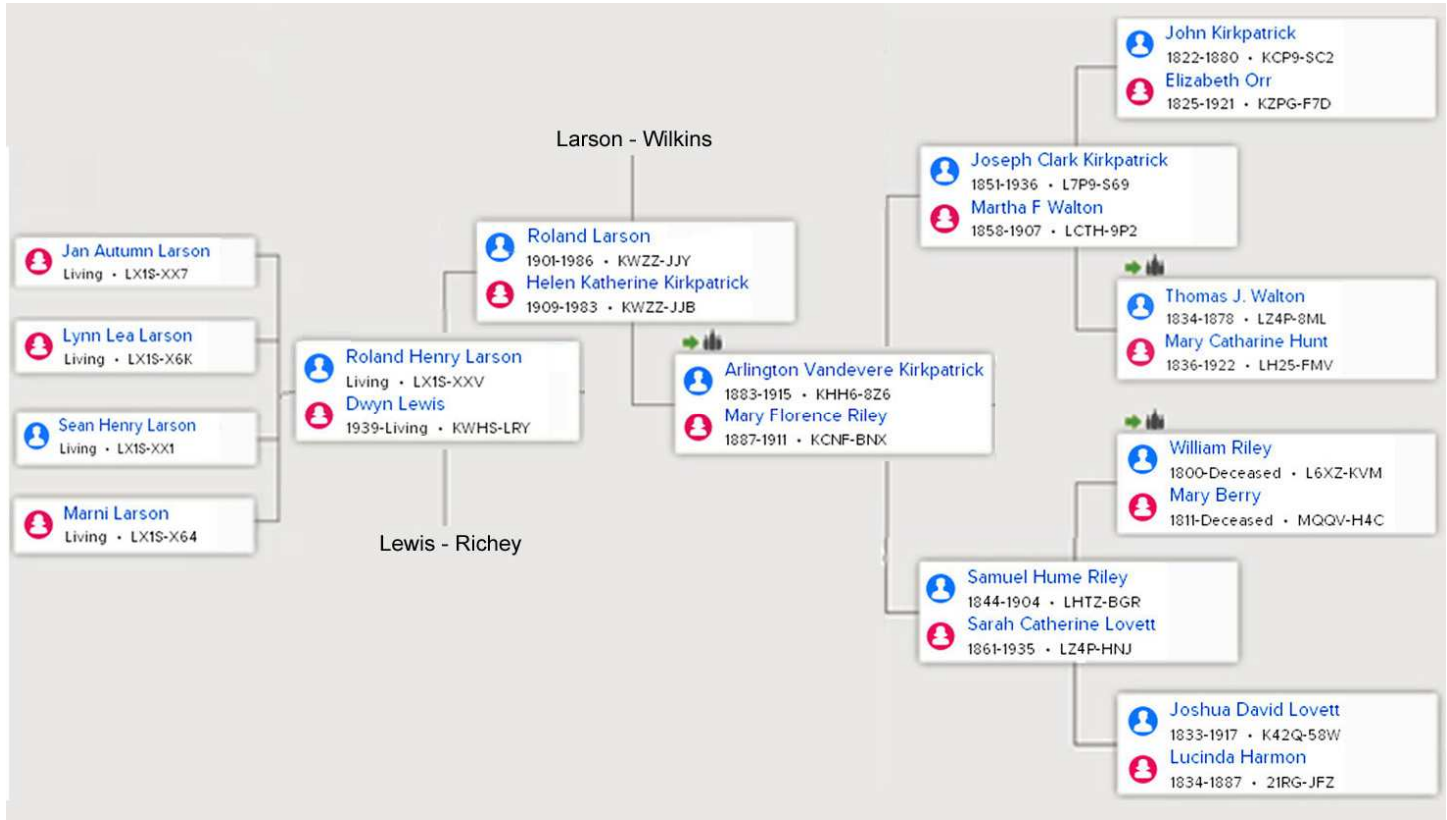

Helen Kirkpatrick's Pedigree and Family Charts

Use these as a shortcut instead of going to Family Search Tree every time.

- | | |
|---|--|
| <p>p 1. Pedigree Chart</p> <p>p 2. Arlington & Mary Kirkpatrick family
Joseph C & Martha Kirkpatrick "</p> <p>p 3. John & Elizabeth Kirkpatrick "</p> <p>p 4. Thomas & Mary Walton "</p> <p>p 5. Samuel & Sarah Riley "
William & Mary Riley "</p> <p>p 6. Joshua & Lucinda Lovett "</p> <p>p 7. Joshua & Armaidie Lovett "</p> | |
|---|--|

Arlington & Mary Kirkpatrick and 2 Children

<p>Arlington KHH6-8Z6</p> <p>Mary KCNF-BNX</p> <p>Arlyn LCRY-VX8 Helen KWZZ-JJB</p>	 <p>Request Ordinances</p> <p>Arlington Vandevere Kirkpatrick 1883-1915 • KHH6-8Z6</p> <p>Mary Florence Riley 1887-1911 • KCNF-BNX</p> <p>Children</p> <ul style="list-style-type: none"> Arlyn Clinton Kirkpatrick Helen Katherine Kirkpatrick
---	---

Joshua & Martha Lovett and 0 Children

K42Q-58W	 Joshua David Lovett 1833-1917 • K42Q-58W
27KC-P8M	 Martha J Sharp 1835-1896 • 27KC-P8M Married 18 Jul 1850 Campbell County, TN