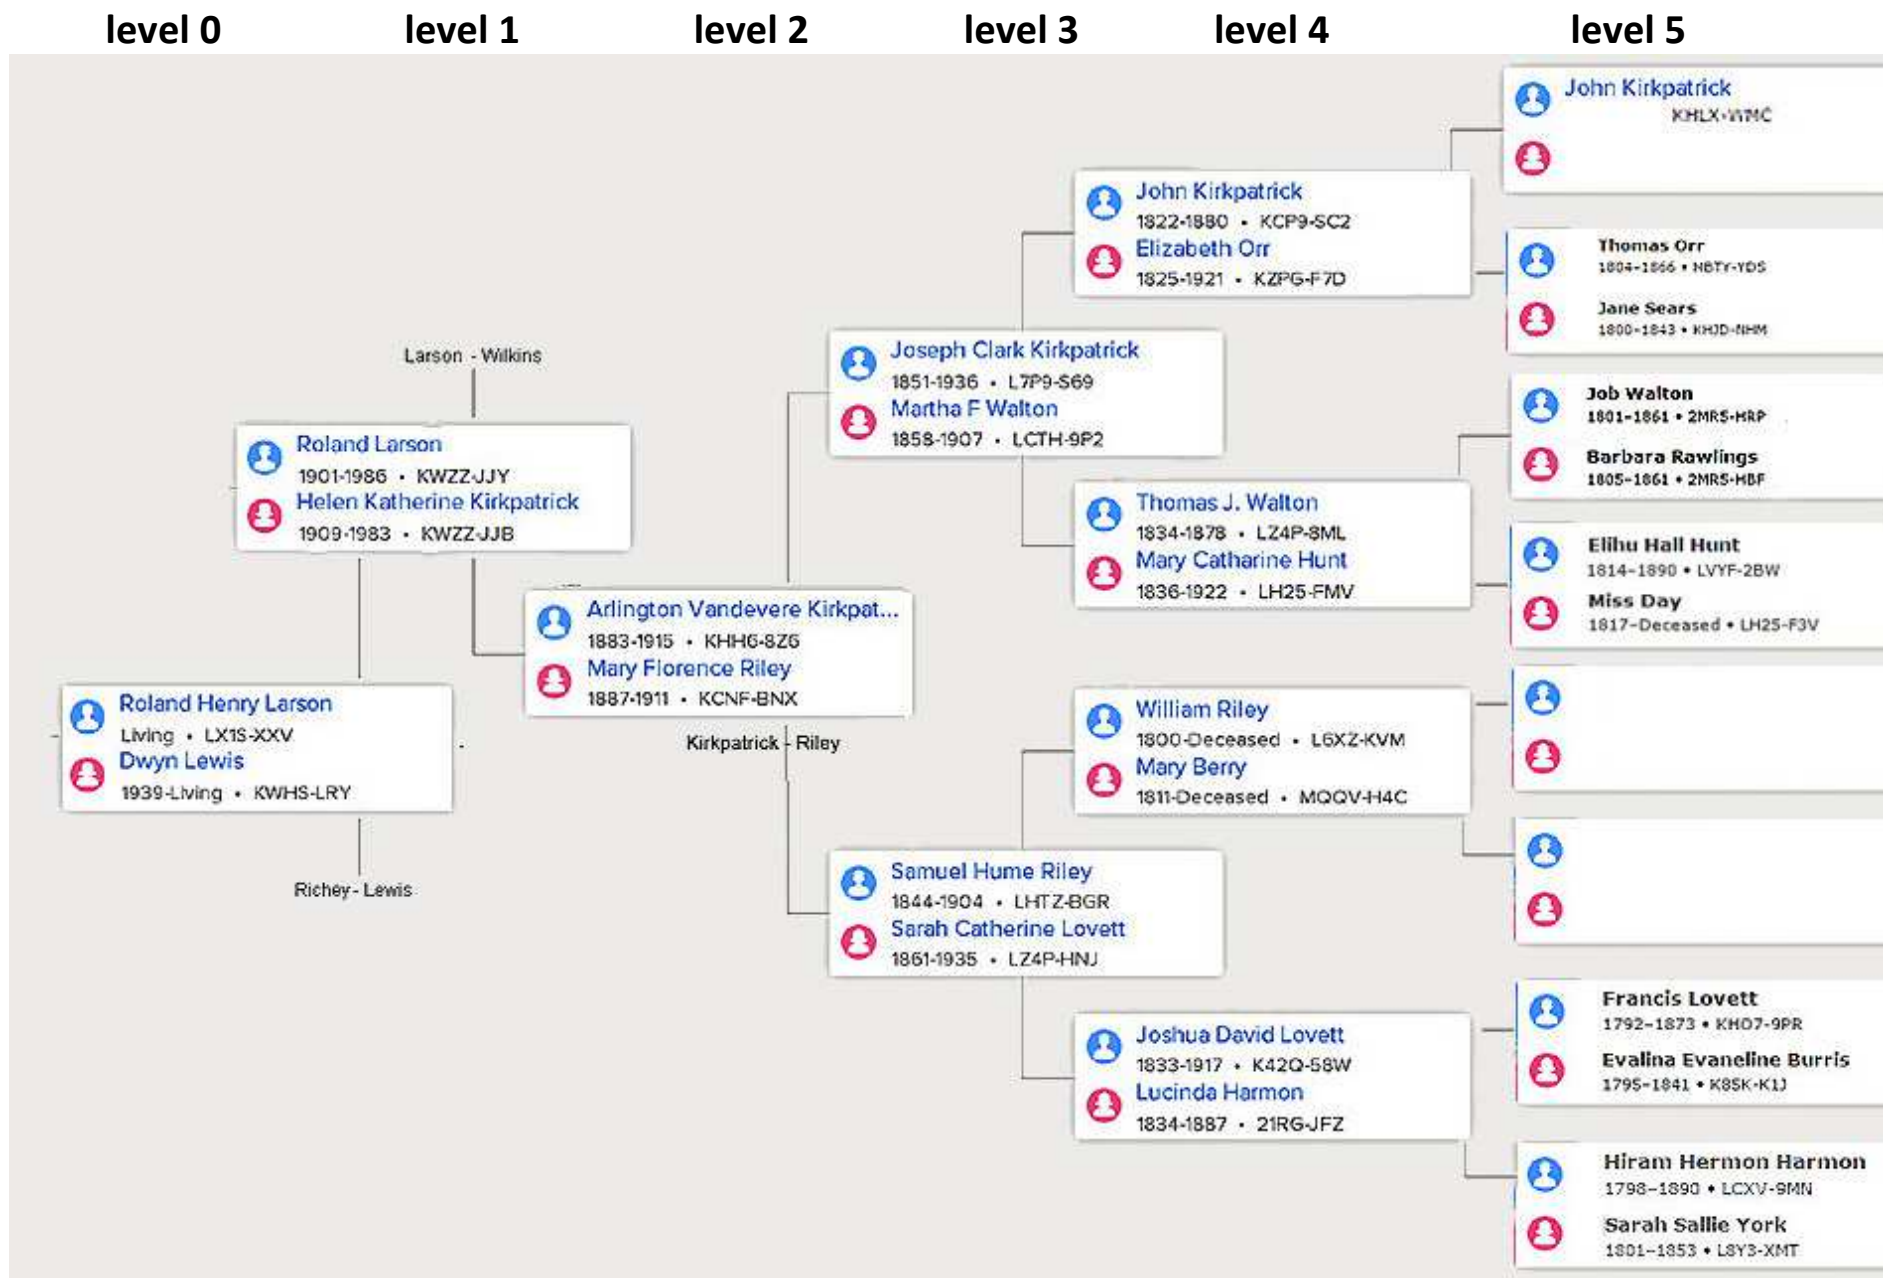

Temple work on Helen's Kirkpatrick and Riley lines

level 0

Henry's family - wife, children, parents

level 1

- Done	 Roland Henry Larson Living • LX1S-XXV Marriage: 20 December 1960 Mesa, Maricopa, Arizona	 Roland Larson 1901-1986 • KWZZ-JJY Marriage: 26 Apr 1930 Phoenix, Maricopa, Arizona	- Done
- Done	 Dwyn Lewis 1939-Living • KWHS-LRY	 Helen Katherine Kirkpatrick 1909-1983 • KWZZ-JJB	- Done
- Done	^ Children (4)		- Done
- Done	 Jan Autumn Larson Living • LX1S-XX7	^ Children (1)	
- Done	 Lynn Lea Larson Living • LX1S-X6K	 Roland Henry Larson Living • LX1S-XXV	- Done
- Done	 Sean Henry Larson Living • LX1S-XX1		
- Done	 Marni Larson Living • LX1S-X64		

Kirkpatrick level 1 Arlyn's family - wife, children, parents, siblings level 2

Kirkpatrick level 1 Helen's family - husband, children, parents, siblings level 2

B-C-I-E-SP-SS
9-2018

 **Arlyn Clinton Kirkpatrick**
1908-2005 • LCRY-VX8